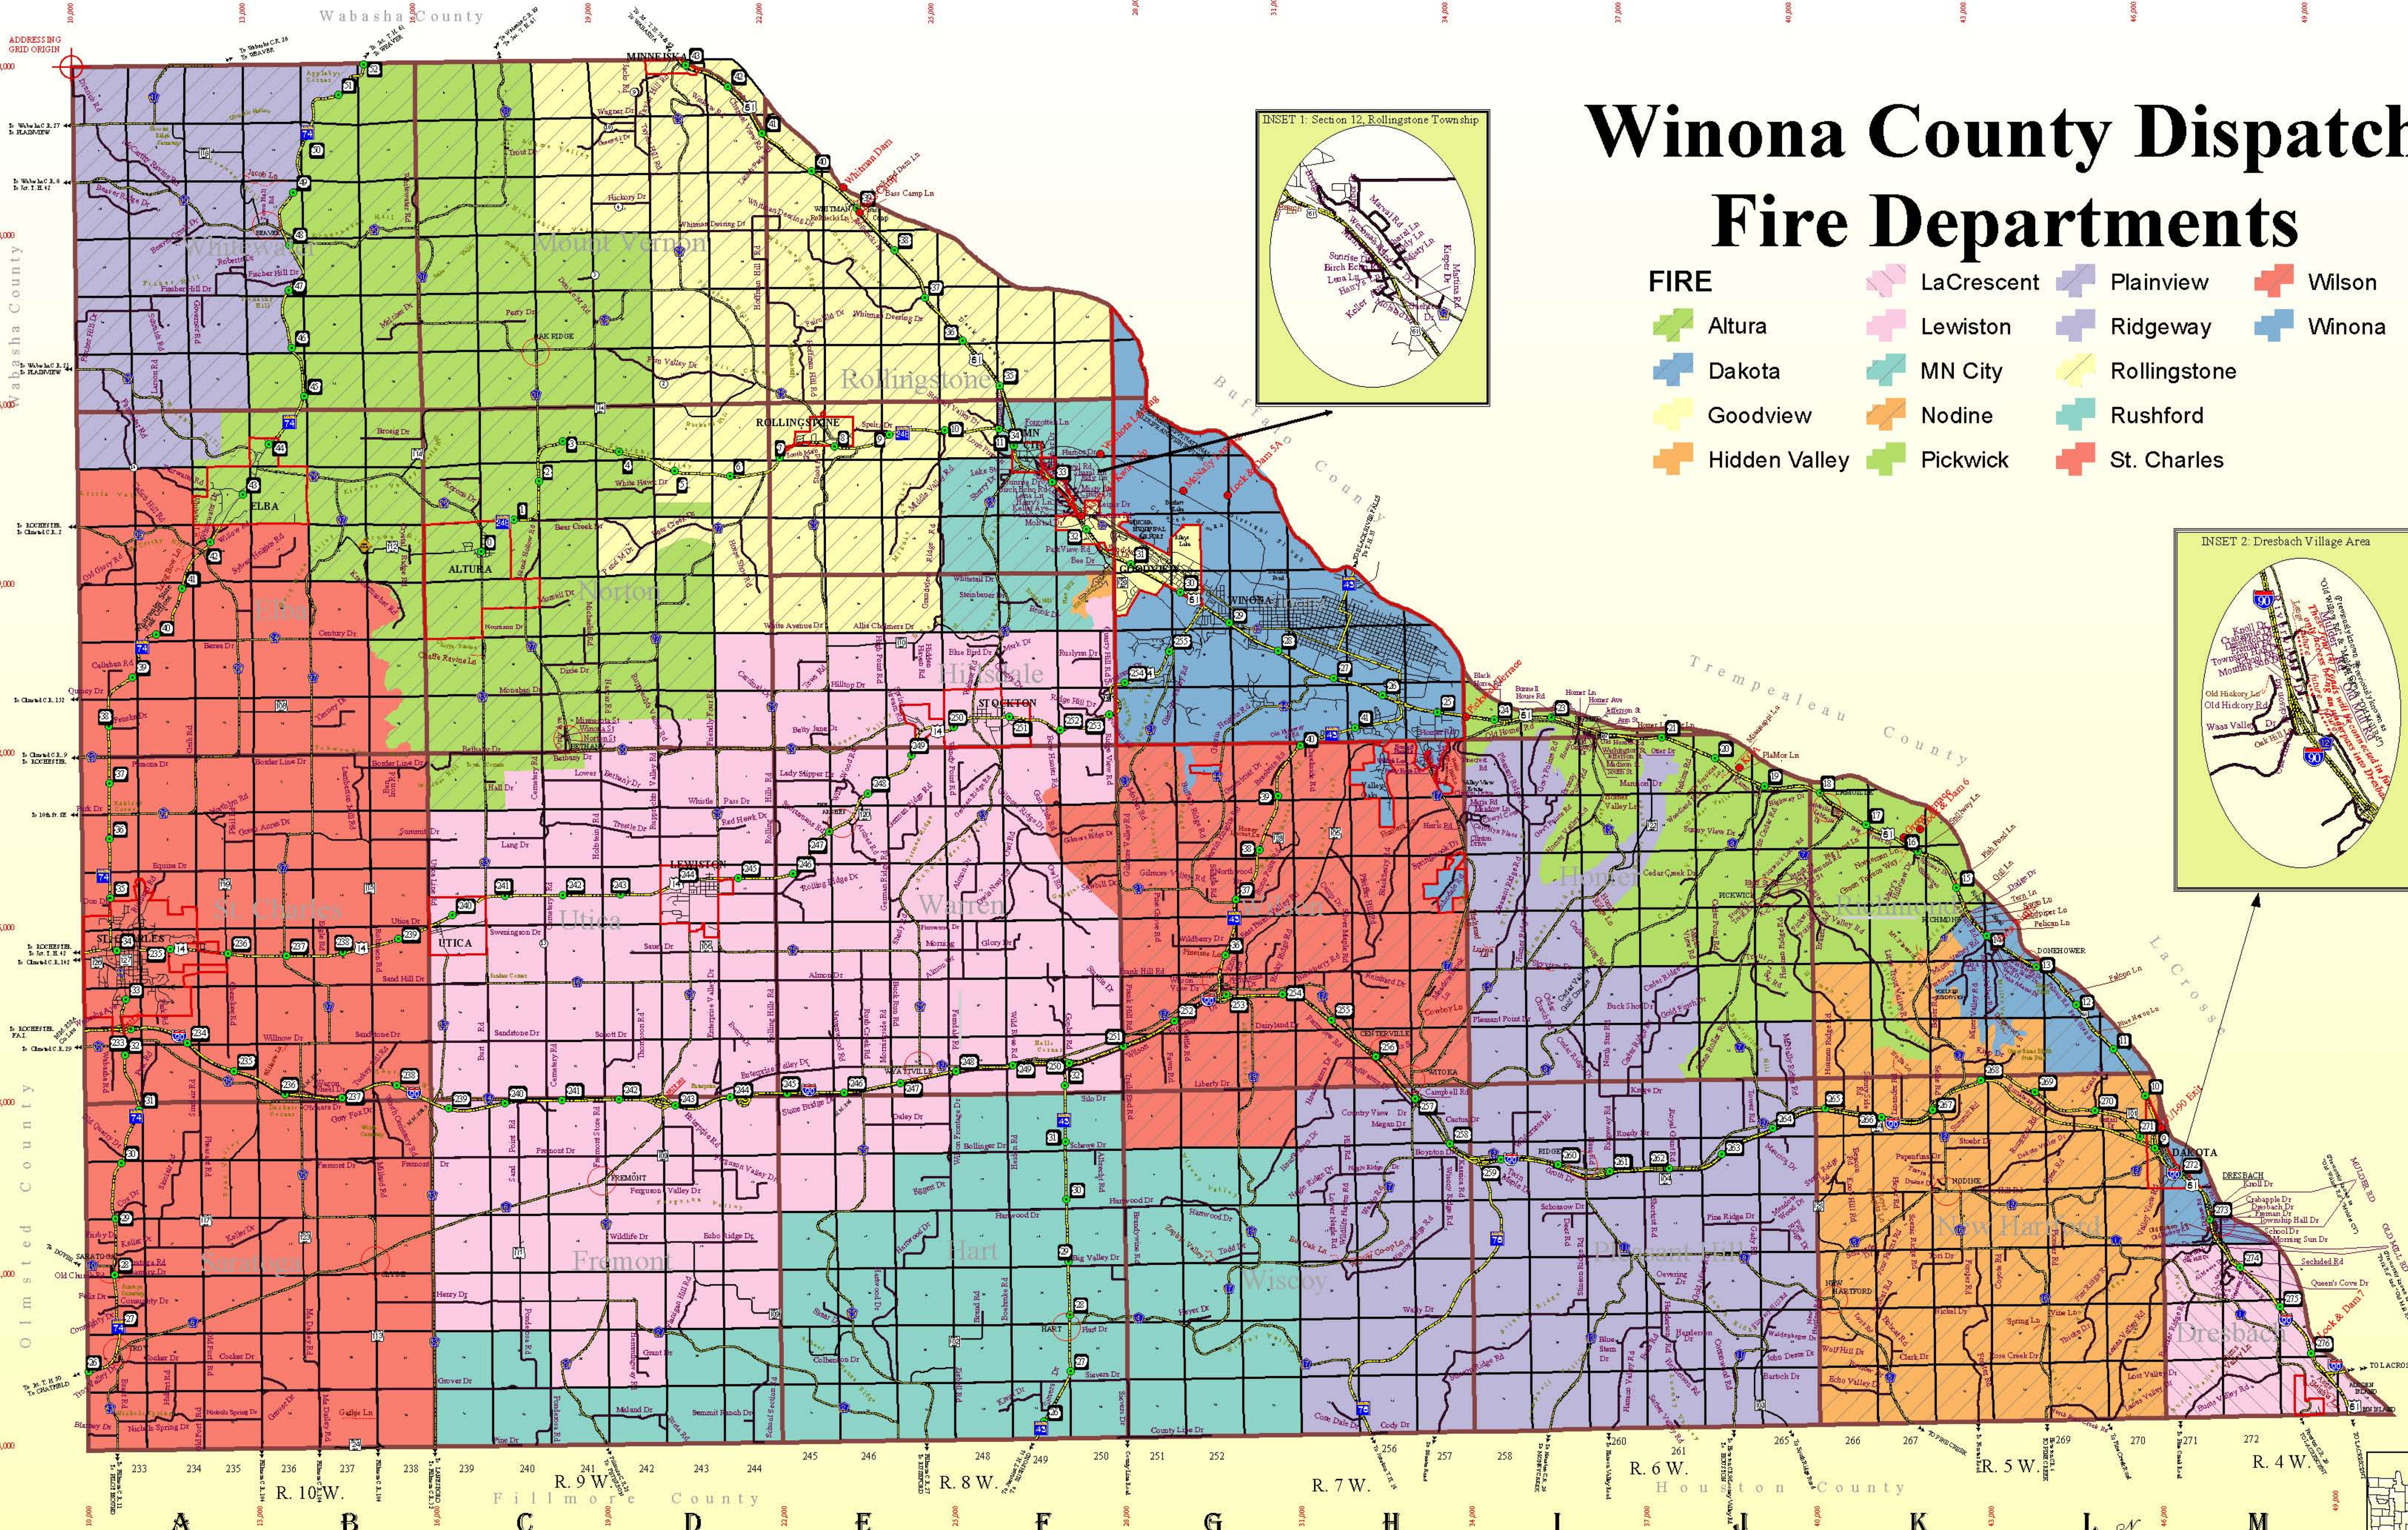

Winona County Dispatch Fire Departments

- | | | | |
|---------------|------------|--------------|--------|
| Altura | LaCrescent | Plainview | Wilson |
| Dakota | Lewiston | Ridgeway | Winona |
| Goodview | MN City | Rollingstone | |
| Hidden Valley | Nodine | Rushford | |
| | Pickwick | St. Charles | |

- Local Sites
- Mile Markers
- State/Federal Highways
- County State-Aid Highways
- County Highways
- Township Roads
- City Streets
- Private Drives
- Municipalities
- Sections
- Townships

This map was compiled from various sources and at varying levels of accuracy. This map is intended to provide a record documenting the Rural Addressing of Winona County. This map was produced from the best data available at the time of production. Winona County does not warrant the information contained herein. No warranty expressed or implied is offered. Most data were produced and comply with 1:24,000 map accuracy standards. The actual centerline data was collected specifically for Winona County and has an accuracy of +/- 1 meter. If any omissions or errors are observed please report them to the Winona County Planning Office (507) 457-6335.