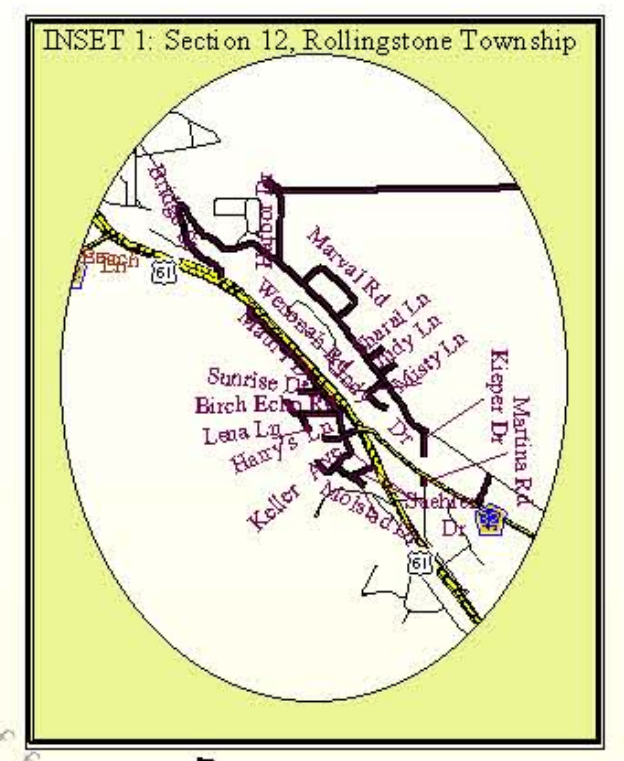

Winona County Dispatch Fire Departments

- | | | | |
|---------------|------------|--------------|--------|
| Altura | LaCrescent | Plainview | Wilson |
| Dakota | Lewiston | Ridgeway | Winona |
| Goodview | MN City | Rollingstone | |
| Hidden Valley | Nodine | Rushford | |
| | Pickwick | St. Charles | |

- Local Sites
- Mile Markers
- State/Federal Highways
- County State-Aid Highways
- County Highways
- Township Roads
- City Streets
- Private Drives
- Municipalities
- Sections
- Townships

This map was compiled from various sources and at varying levels of accuracy. This map is intended to provide a record documenting the Rural Addressing of Winona County. This map was produced from the best data available at the time of production. Winona County does not warrant the information contained herein. No warranty expressed or implied is offered. Most data were produced and comply with 1:24,000 map accuracy standards. The actual centerline data was collected specifically for Winona County and has an accuracy of +/- 1 meter. If any omissions or errors are observed please report them to the Winona County Planning Office (507) 457-6335.